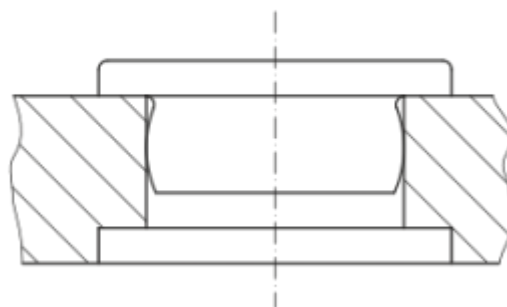

Data Sheet

Article number: 59GPN300F411

Description: KLEE Round plug GPN 300F - \varnothing 75,8

Measures

A = 86

C = 75.8

H = 19

M = 22