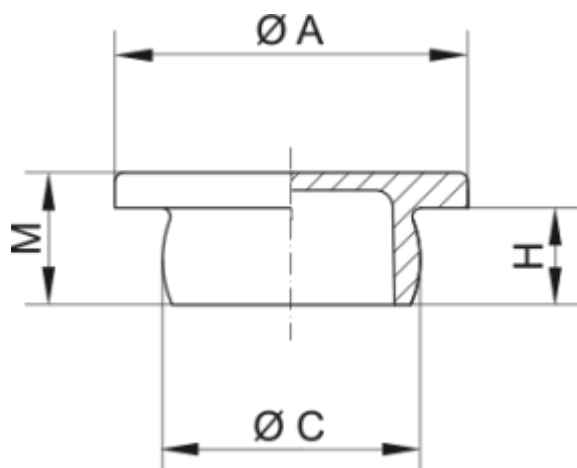

Data Sheet

Article number: 59GPN300F411

Description: KLEE Round plug GPN 300F - \varnothing 75,8

Measures

A = 86

C = 75.8

H = 19

M = 22